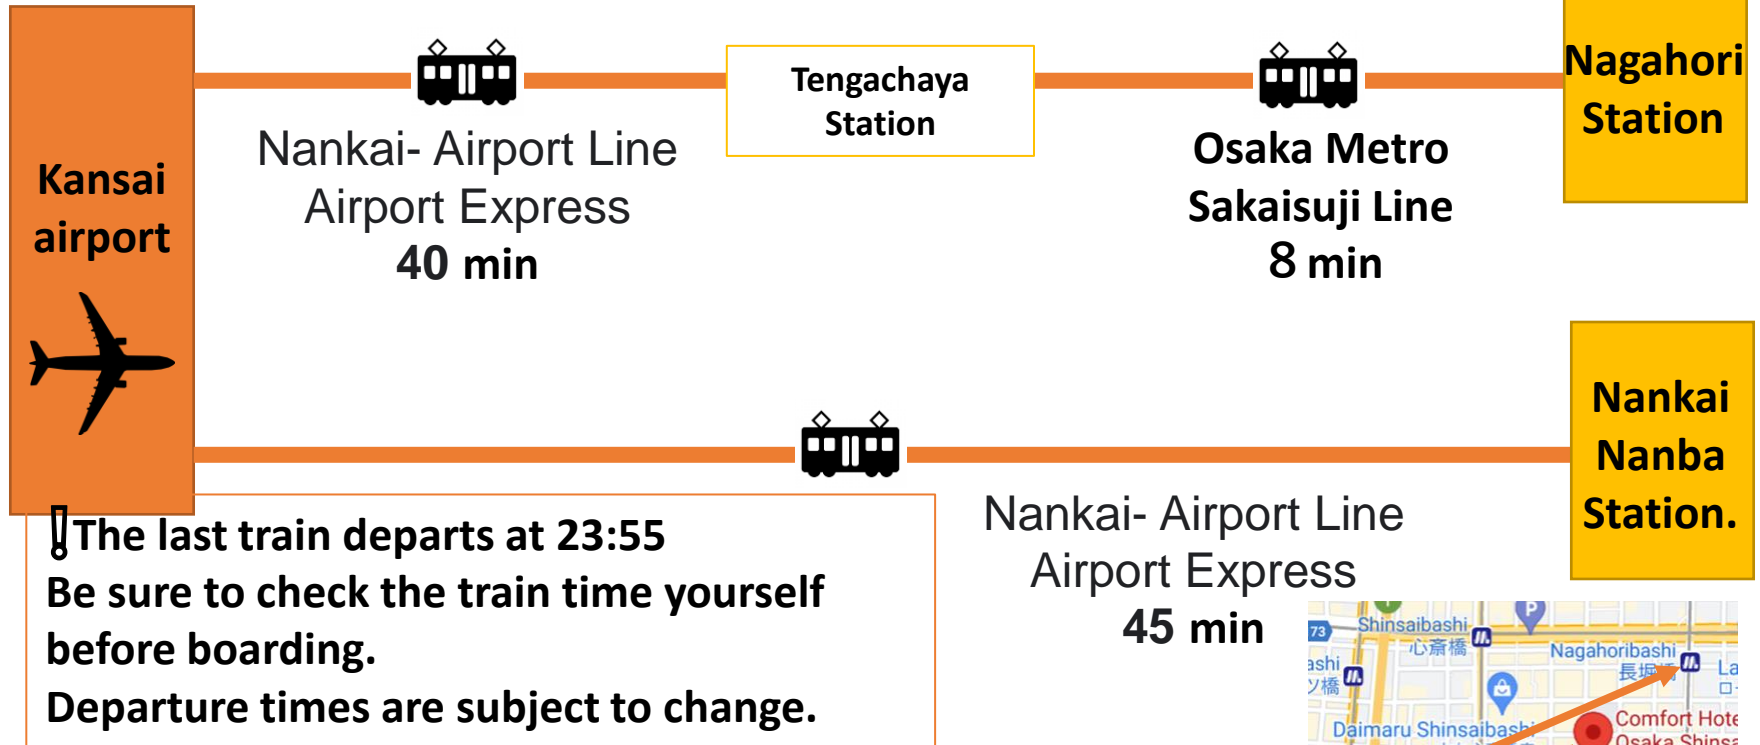

Comfort Hotel Osaka Shinsaibashi

Directions from Nagahoribashi Station (Osaka Metro Sakaisuji Line)

About 5 minutes on foot from Exit 7 of
Nagahoribashi Station

Directions from Nankai Nanba Station (Nankai Electric Railway)

About 15 minutes on foot from the north ticket
gate on the 3rd floor